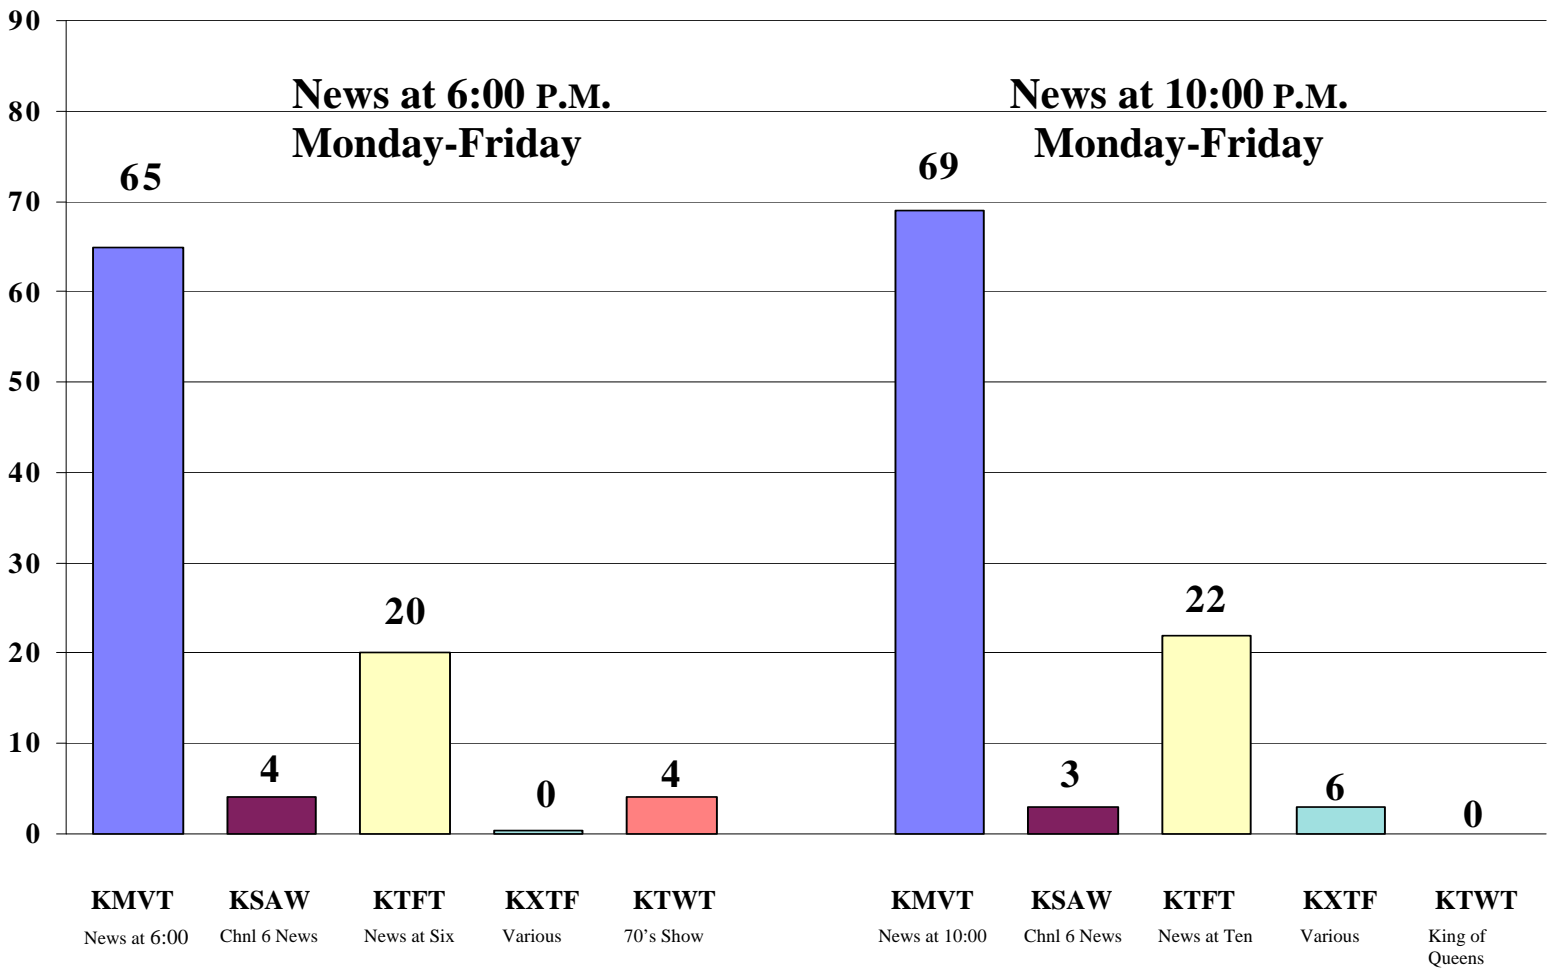

“Southern Idaho’s News Source”

**When you buy News in Twin Falls,  
KMVT is the only station you need!**

**In-Market Shares**

KSAW repeats the signal of KIVI, Boise; KTFT repeats the signal of KTVB, Boise; KXTF repeats the signal of KFXP, Pocatello.