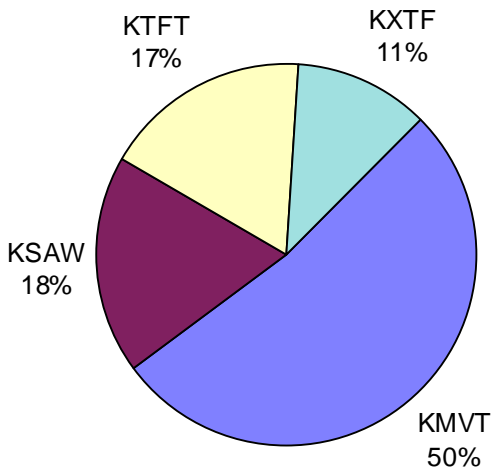

## Prime Time Delivery

---

### **KMVT Continues to Dominate Prime Time in the Twin Falls Market**

*Prime Time  
Monday-Saturday, 7 P.M. to 10 P.M.  
Sunday, 6 P.M. to 10 P.M.*